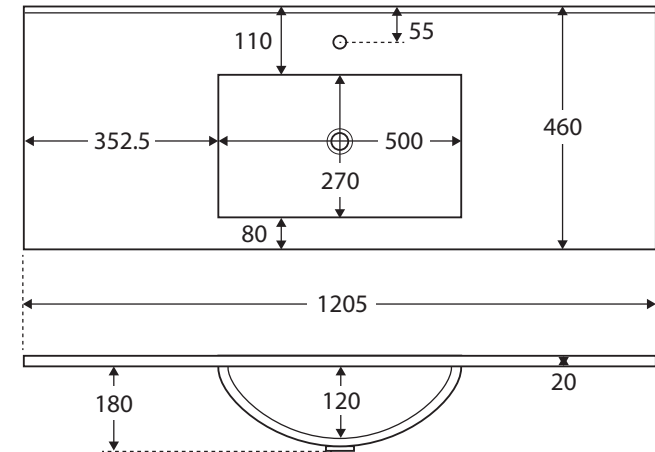

# Dolce Matte Black

CERAMIC  
BASIN-TOP  
1200MM

## Features

- 20 mm thick, fully vitrified ceramic
- Matte black finish
- Requires 32 mm waste, with overflow (not included)

## Available in

1 tap hole  
**TCLB120**

3 tap hole  
**TCLB120-3**

While we aim to ensure specifications are correct at the time of publication, Fienza reserves the right to make modifications without prior notice. Physical colour may vary from image shown. All measurements are shown in millimetres. For ceramic products, please allow +/- 10 mm tolerance for manufacturing variance. Always use physical product measurements for mark-ups and roughing-in as the technical drawing may differ from actual product received.